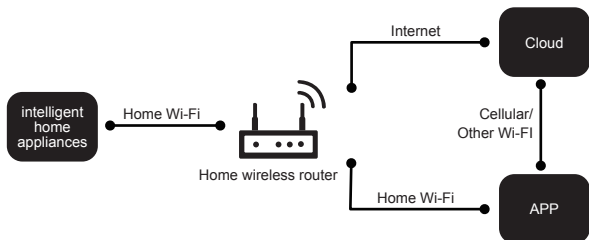

Ewpe Smart App Operation Manual

Control Flow Chart

Operating Systems

Requirement for User's smart phone:

iOS system
Support iOS7.0 and
above version

Android system
Support Android 4.4 and
above version

Download and installation

App Download Linkage

Scan the QR code or search "Ewpe Smart" in the application market to download and install it. When "Ewpe Smart" App is installed, register the account and add the device to achieve long-distance control and LAN control of smart home appliances.